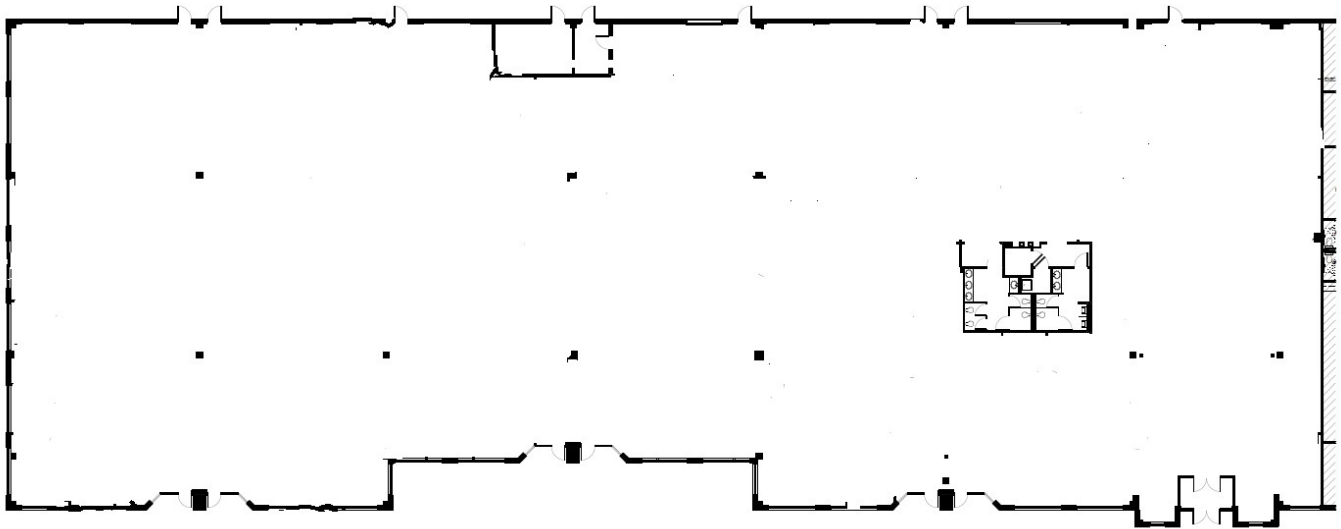

Owned and Managed by

COLUMBIA GATEWAY

7031 ALBERT EINSTEIN DRIVE

Floorplans

TOTAL AVAILABLE: 35,702 SF

Suite 100 – 31,808 SF

Andy Andrews
(443) 539 - 4803
aandrews@abramsdevelopment.com

Colin Burch
(443) 975 - 9799
cburch@abramsdevelopment.com