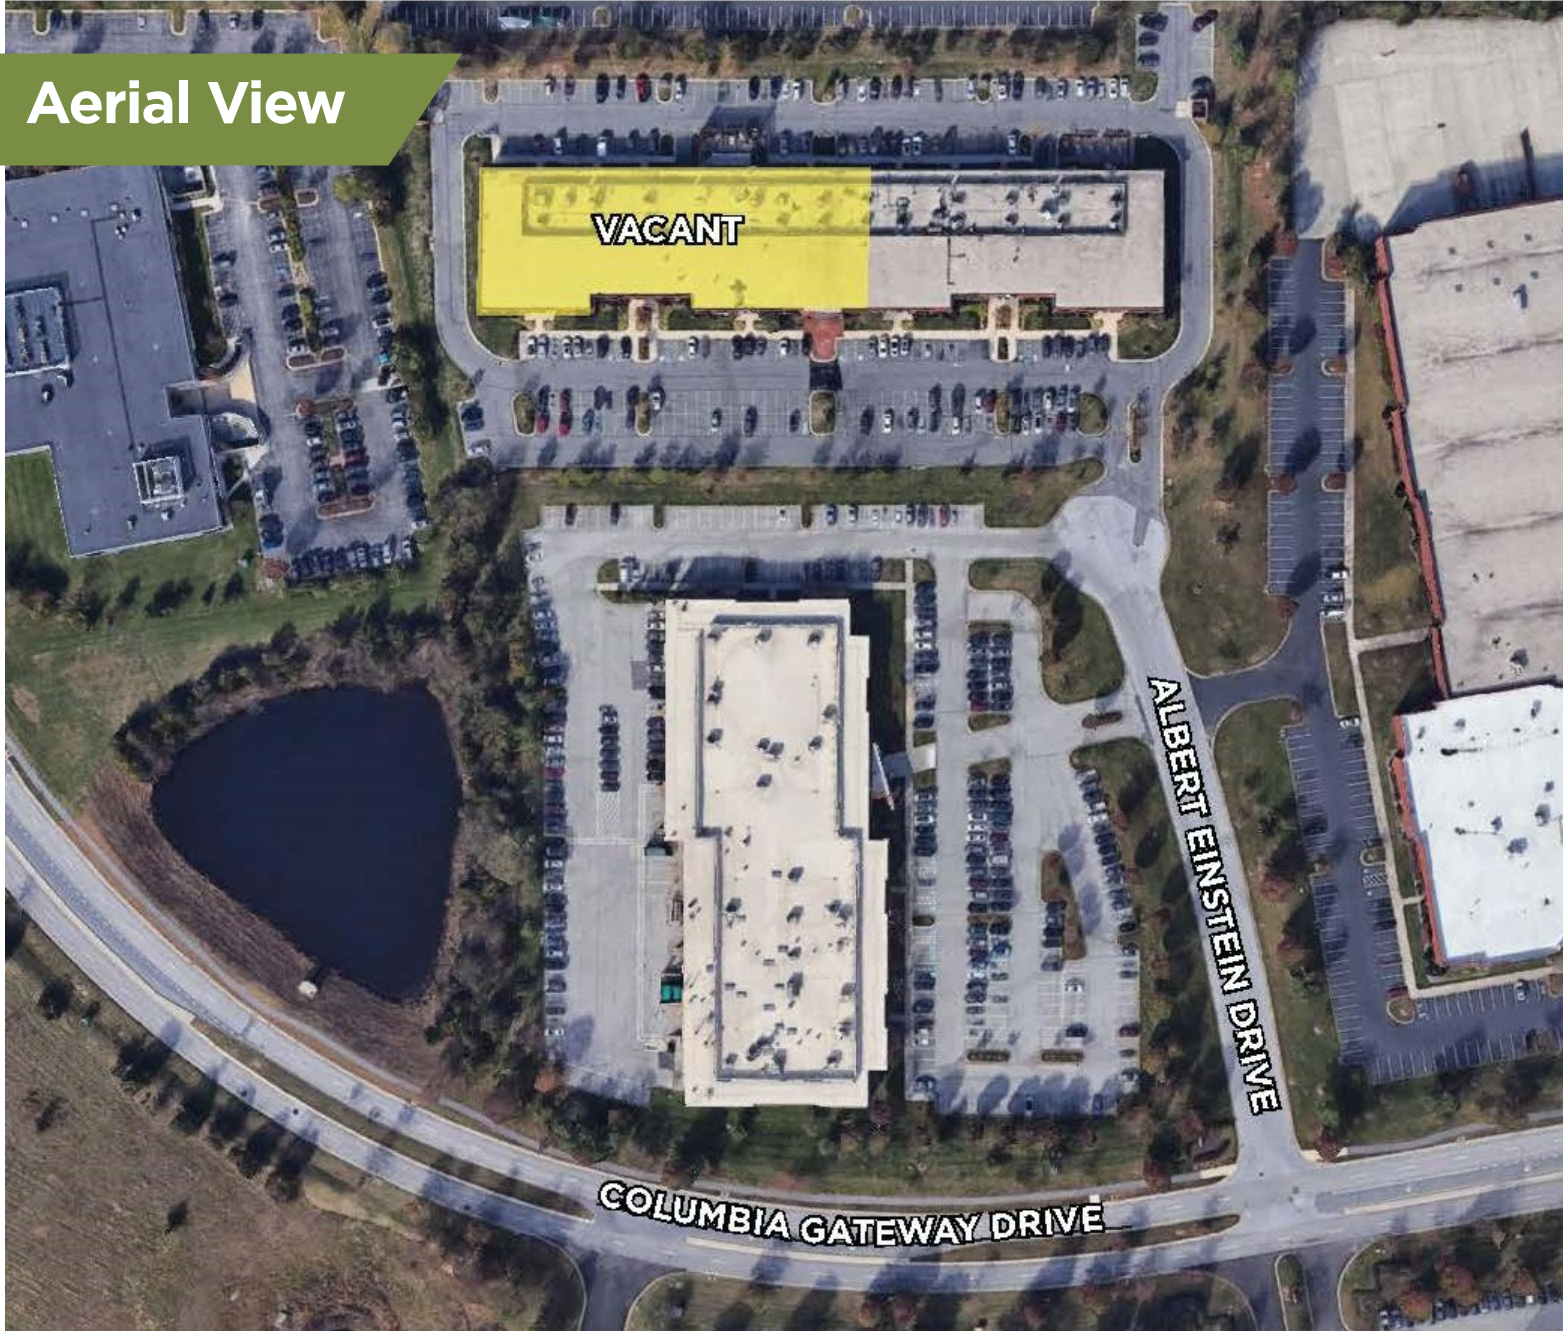

Owned and Managed by

COLUMBIA GATEWAY

7031 ALBERT EINSTEIN DRIVE

Aerial View

Andy Andrews
(443) 539 - 4803
aandrews@abramsdevelopment.com

Colin Burch
(443) 975 - 9799
cburch@abramsdevelopment.com

8601 Robert Fulton Drive
Suite 100
Columbia, MD 21046
(410) 312 - 3200
abramsdevelopment.com