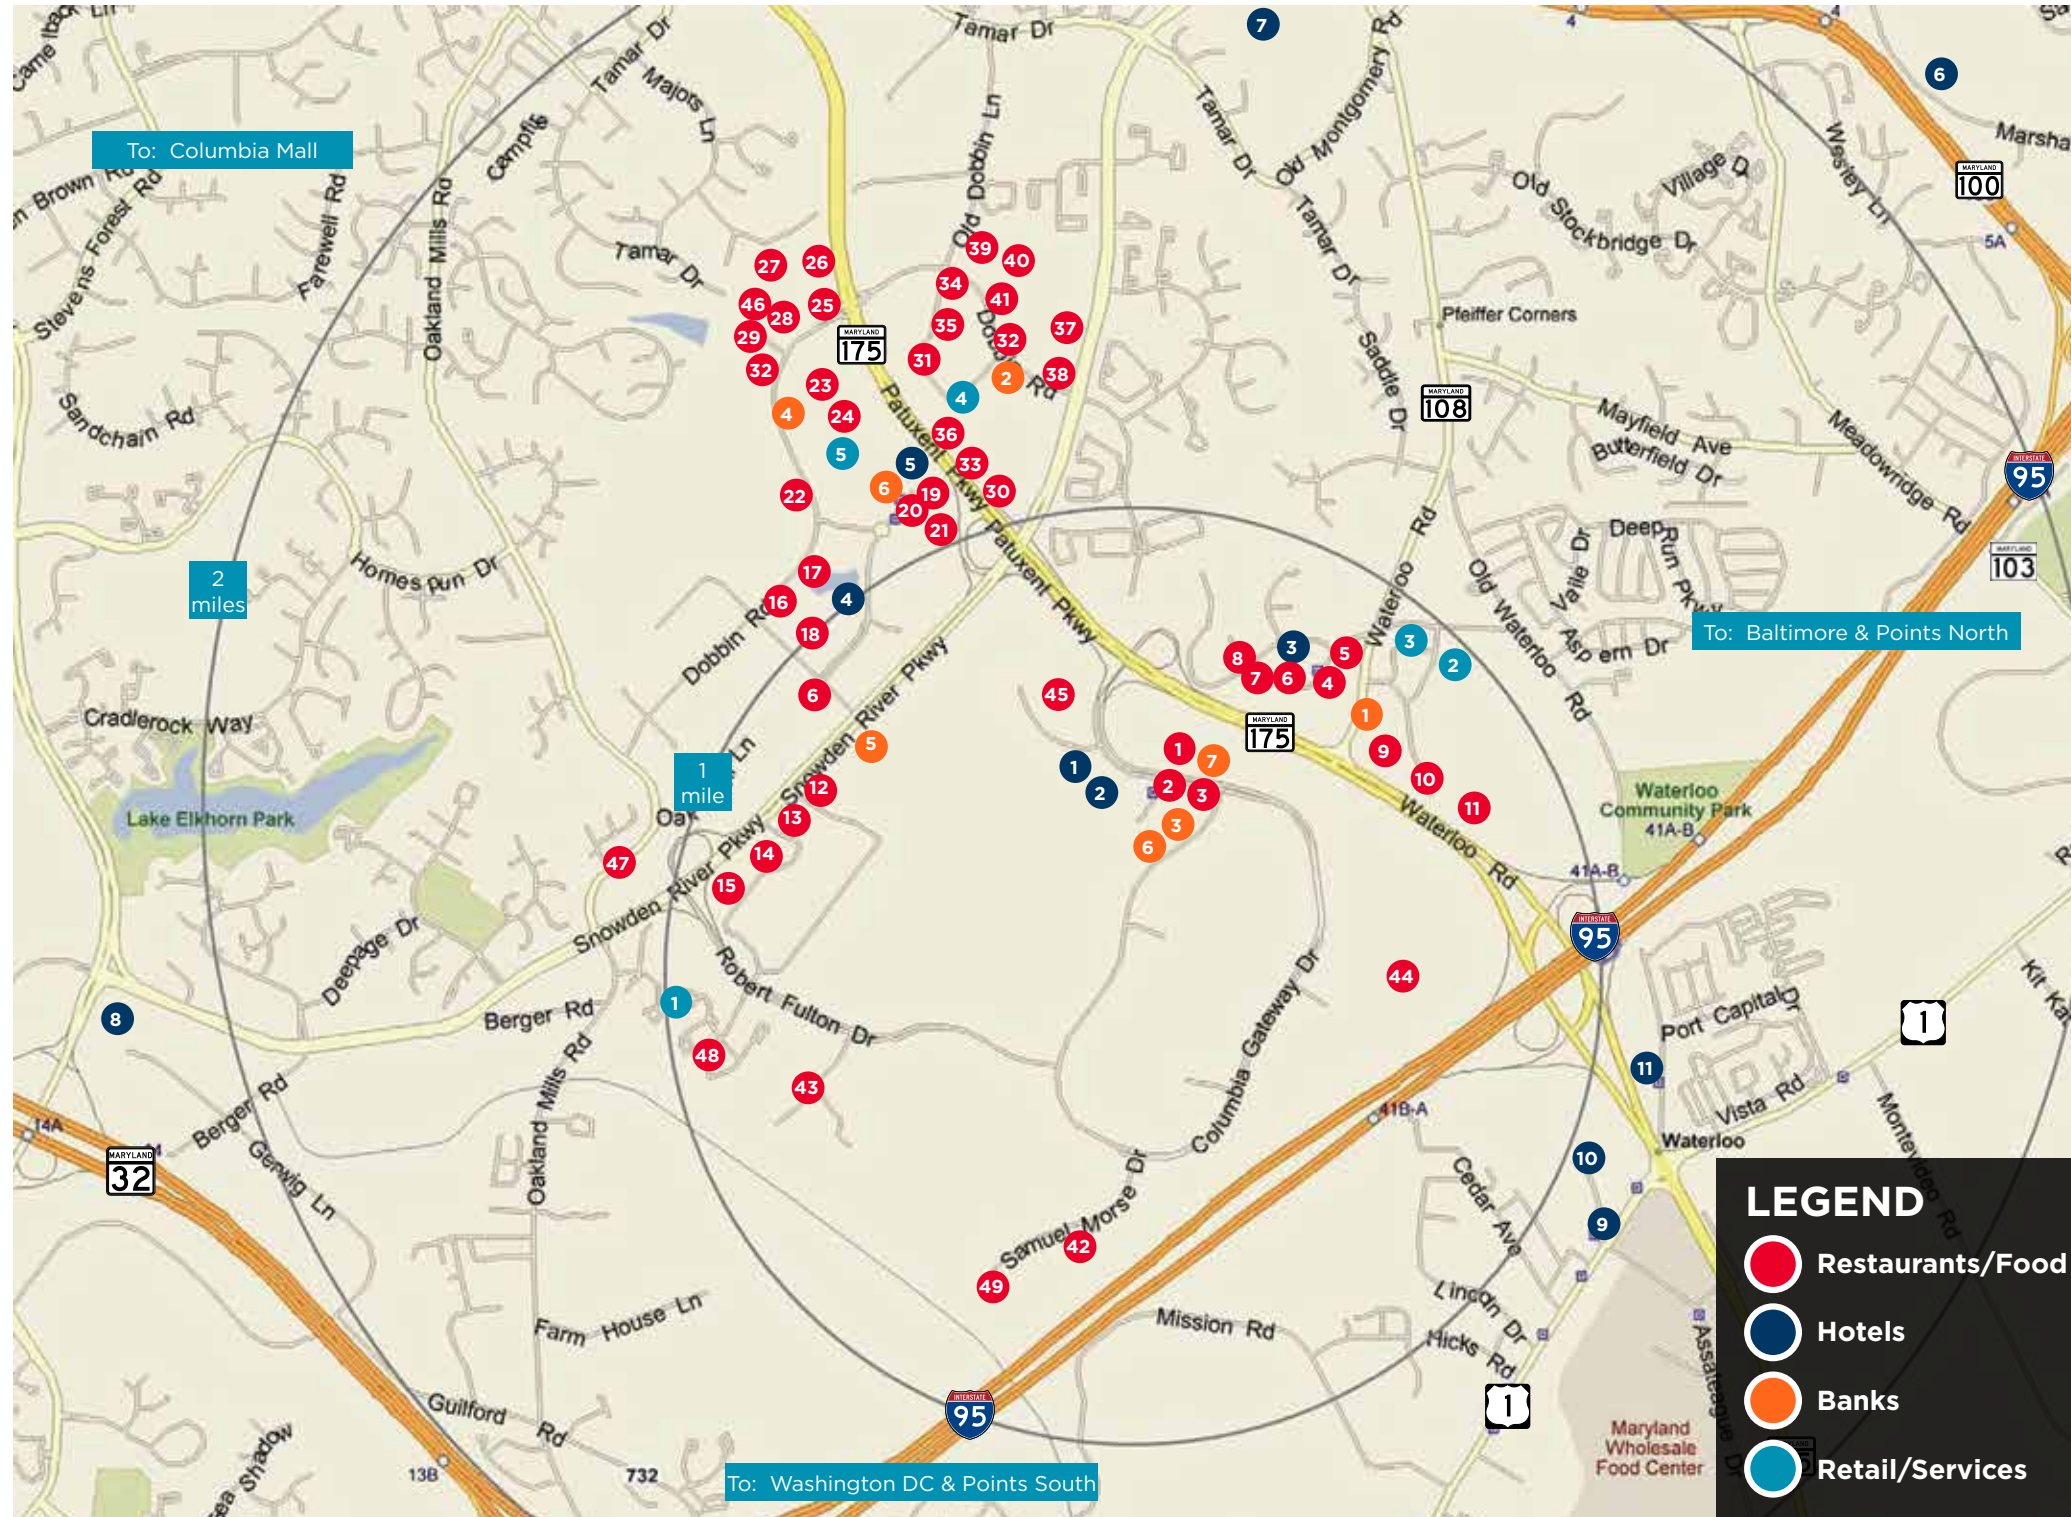

Columbia Gateway Business Park

Amenities & Services

Restaurants/Food

1. Aida Bistro
2. Koko's Food Mart
3. Quizno's
4. Bob Evans Restaurant
5. McDonald's
6. TGI Friday's
7. Applebee's
8. Olive Garden
9. Mimi's
10. Houlihan's
11. On The Border
12. Red Lobster
13. Bertucci's Brick Oven
14. Ruby Tuesday
15. Boston Market
16. Atlanta Bread Company
17. Green Turtle Columbia
18. Cheeburger Cheeburger
19. Stanford Grill
20. Mongolian Grill of Columbia
21. Noodles Corner
22. Sushi King
23. Panera Bread
24. Baja Fresh
25. Chick-fil-A
26. Pei Wei
27. Fuddruckers
28. Qdoba
29. Rocky Run
30. Famous Dave's
31. La Madeleine French Bakery
32. Starbucks
33. Romano's Macaroni Grill
34. Subway
35. Chicken Out
36. Don Pablo's Mexican Kitchen
37. Long Horn Steakhouse
38. Red Robin
39. Chipolte

40. Cosi
41. Noodles & Co.
42. Jae's Deli
43. Jae's Grill
44. Cafe Gateway
45. Abby's Gourmet Deli
46. Potbelly's
47. Bonfresco
48. Jae's Grill
49. Jae's Deli

Hotels

1. Extended Stay America
2. Studio Plus
3. Homewood Suites
4. Extended Stay Columbia
5. Courtyard-Columbia
6. Holiday Inn Express
7. Hilton Garden Inn Columbia
8. Marriot Springhill Suites
9. La Quinta
10. Holiday Inn
11. Comfort Suites

Banks

1. Capital One Bank
2. Citizens National Bank
3. Columbia Bank
4. M&T Bank
5. Provident Bank
6. Wachovia Bank
7. Washington Mutual

Retail/Services

1. Lifetime Fitness
2. Costco
3. Trader Joe's
4. Target
5. WalMart
6. Wegman's

LEGEND

- Restaurants/Food
- Hotels
- Banks
- Retail/Services